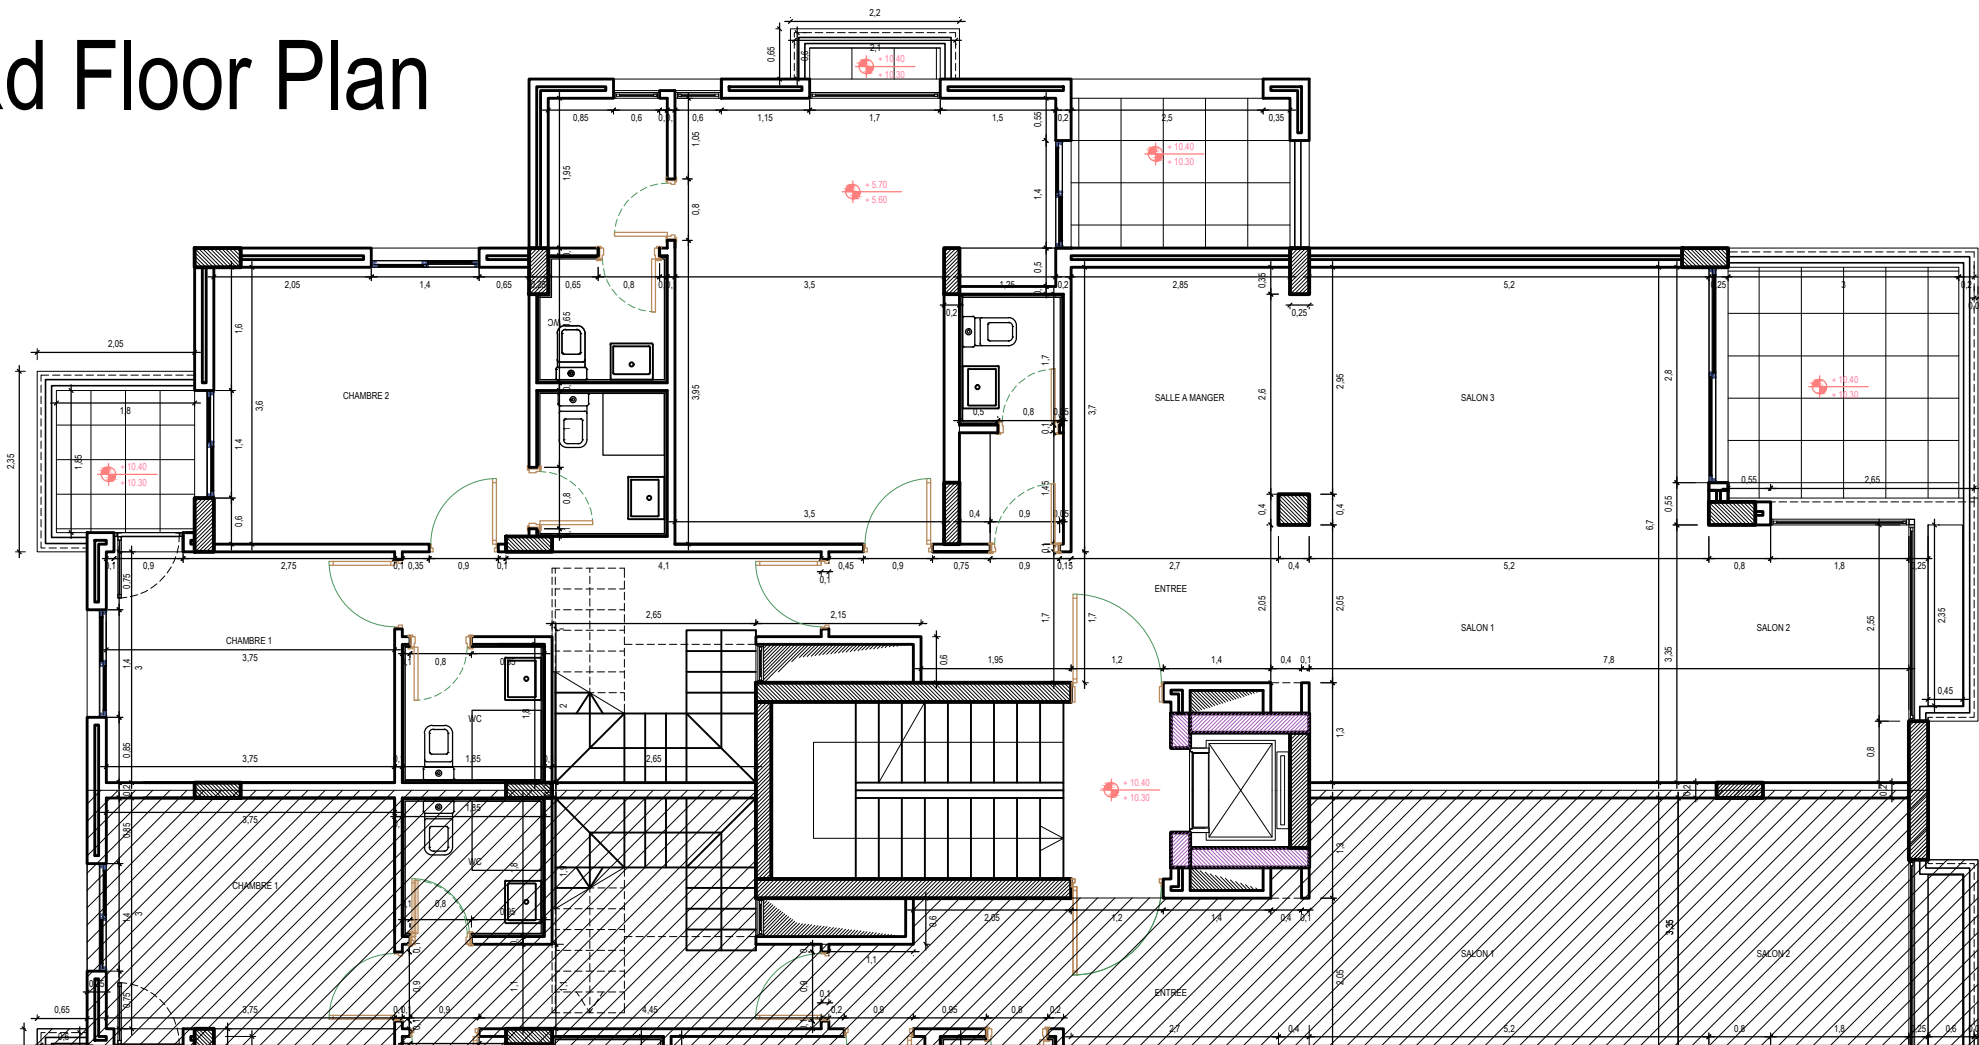

3Rd Floor Plan

Block: G Aartment Nb: G10

G10		
Location	Apartment Area / m2	Instrument of Ownership Area / m2
Internal Area	153	183
Balcony's Area	25	
Walls Area	10	0
Stairs Area	7	0
Upper Floor Area	90	0
Apartmen Area	285	183

Roof Floor Plan